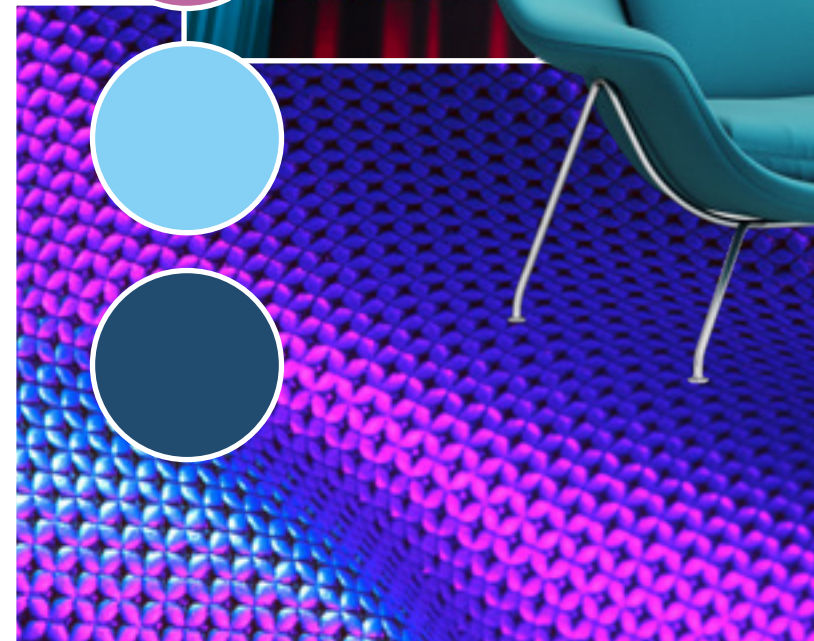

Micropattern con forme

Cohesive with the space, patterns for night life and for suites/cabins.

Coerente con lo spazio, pattern per vita notturna e per suite e cabine.

100X100 CM

#1
LED

RA9881C1

4 COLORS

Begin your night among Fresh patterns with a palette inspired by the ocean. Designed for a sushi bar, this texture mimes the lights of countless spotlights reflected in the water, breaking the boundaries between ship and ocean, and giving the right rhythm to the night.