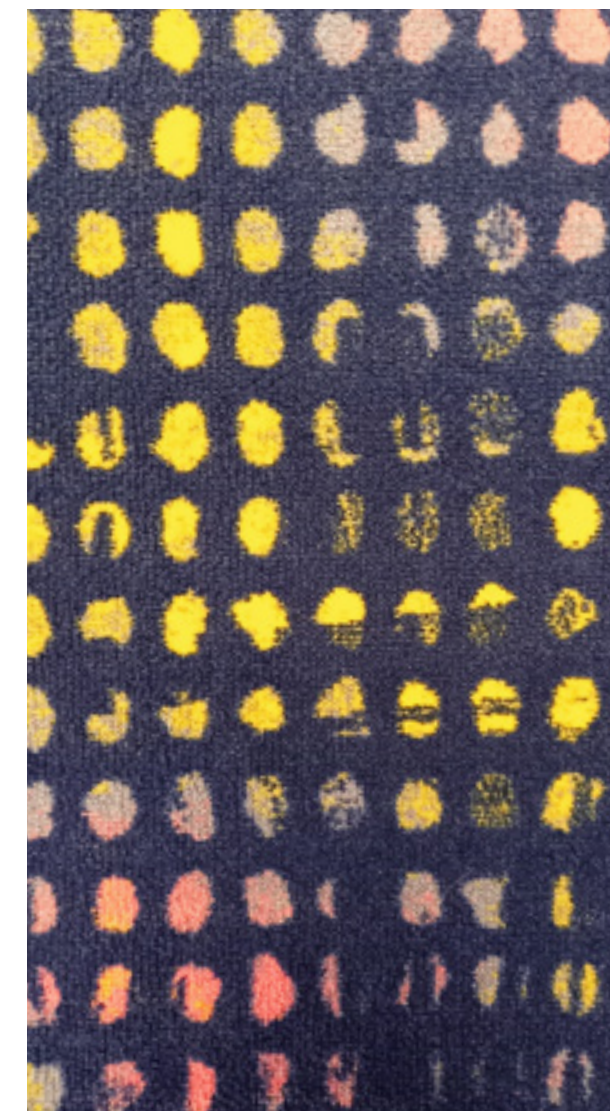

DISCO

Keywords : Rhythm, Geometric Funky
Fun

Visit: radicimarine.it