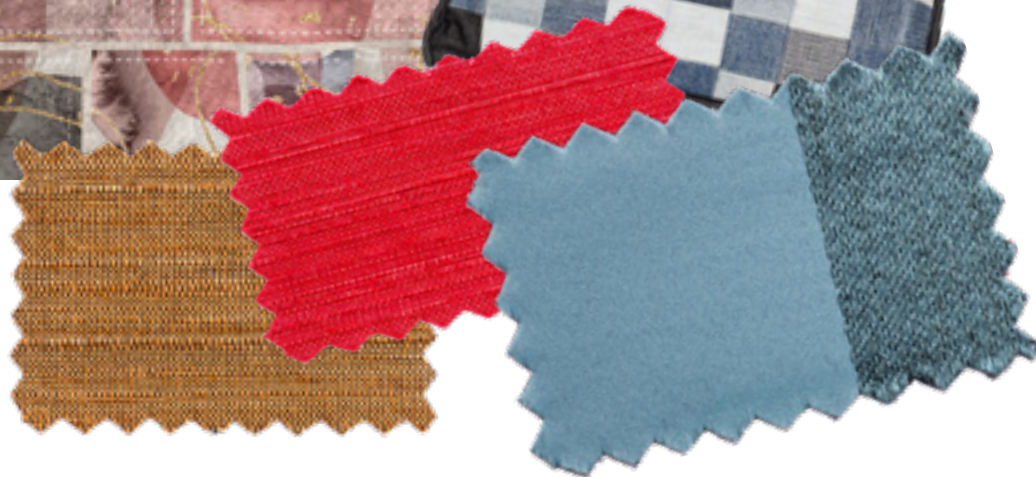

Micropattern con forme

Cohesive with the space, patterns for night life and for suites/cabins.

Coerente con lo spazio, pattern per vita notturna e per suite e cabine.

100X100 CM

#1
LED

RA9881C1

4 COLORS

Begin your night among Fresh patterns with a palette inspired by the ocean. Designed for a sushi bar, this texture mimes the lights of countless spotlights reflected in the water, breaking the boundaries between ship and ocean, and giving the right rhythm to the night.