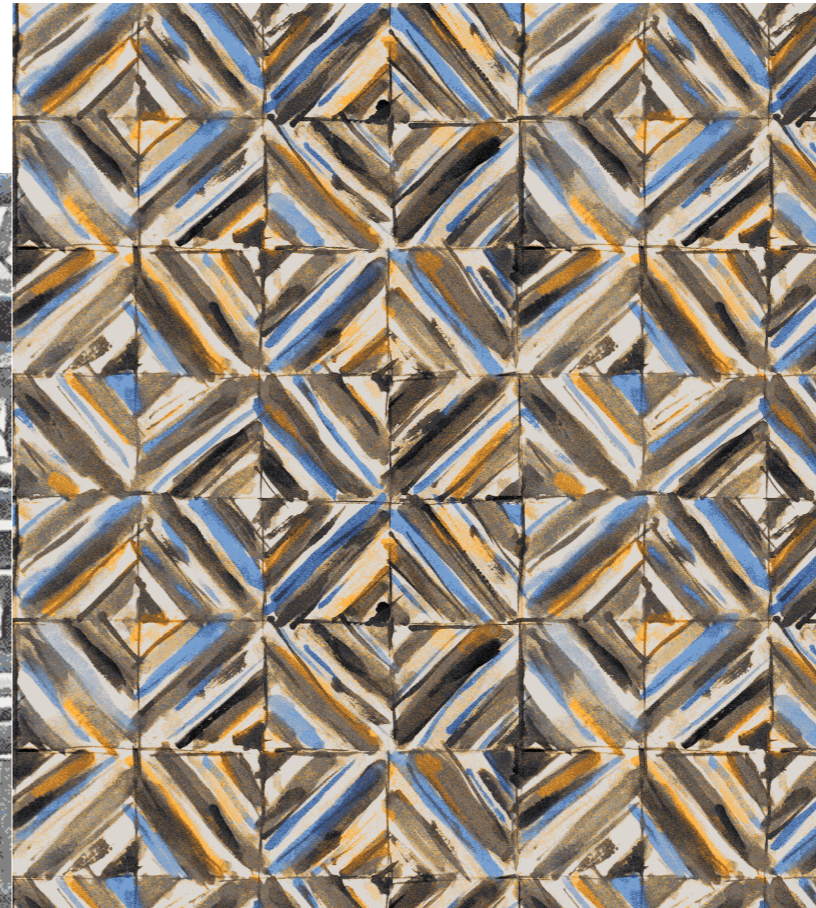

De-Sign!

RADICI

RADICI

De-sign! It is a collection of hand-painted patterns to rediscover the simplicity and beauty of crafting. These designs are created to dress any space, calling to mind familiarity and comfort.

Slide

RA8931C1

Teepee

RA8932C2

Labyrinth

RA9807C2

Azul

RA9802C1