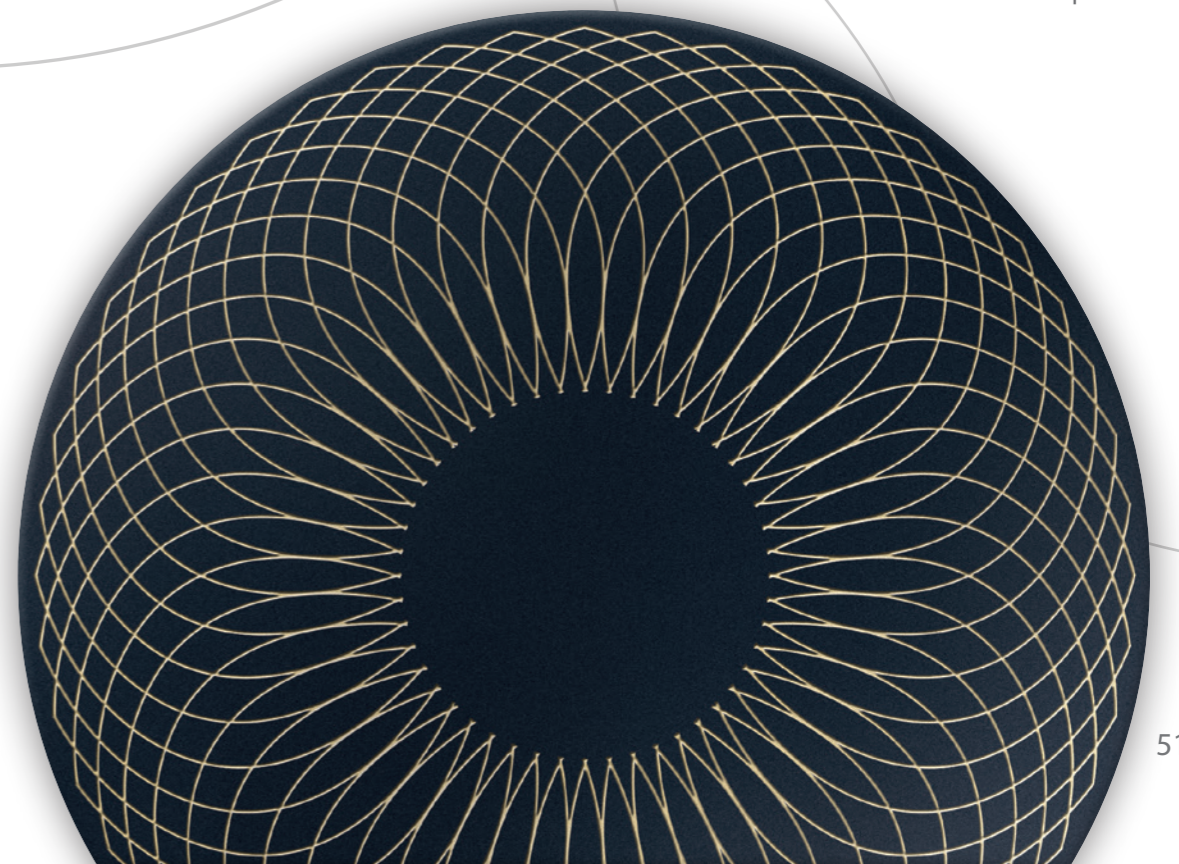

Alice

Handtuft carpet

Hanna

Handtuft carpet