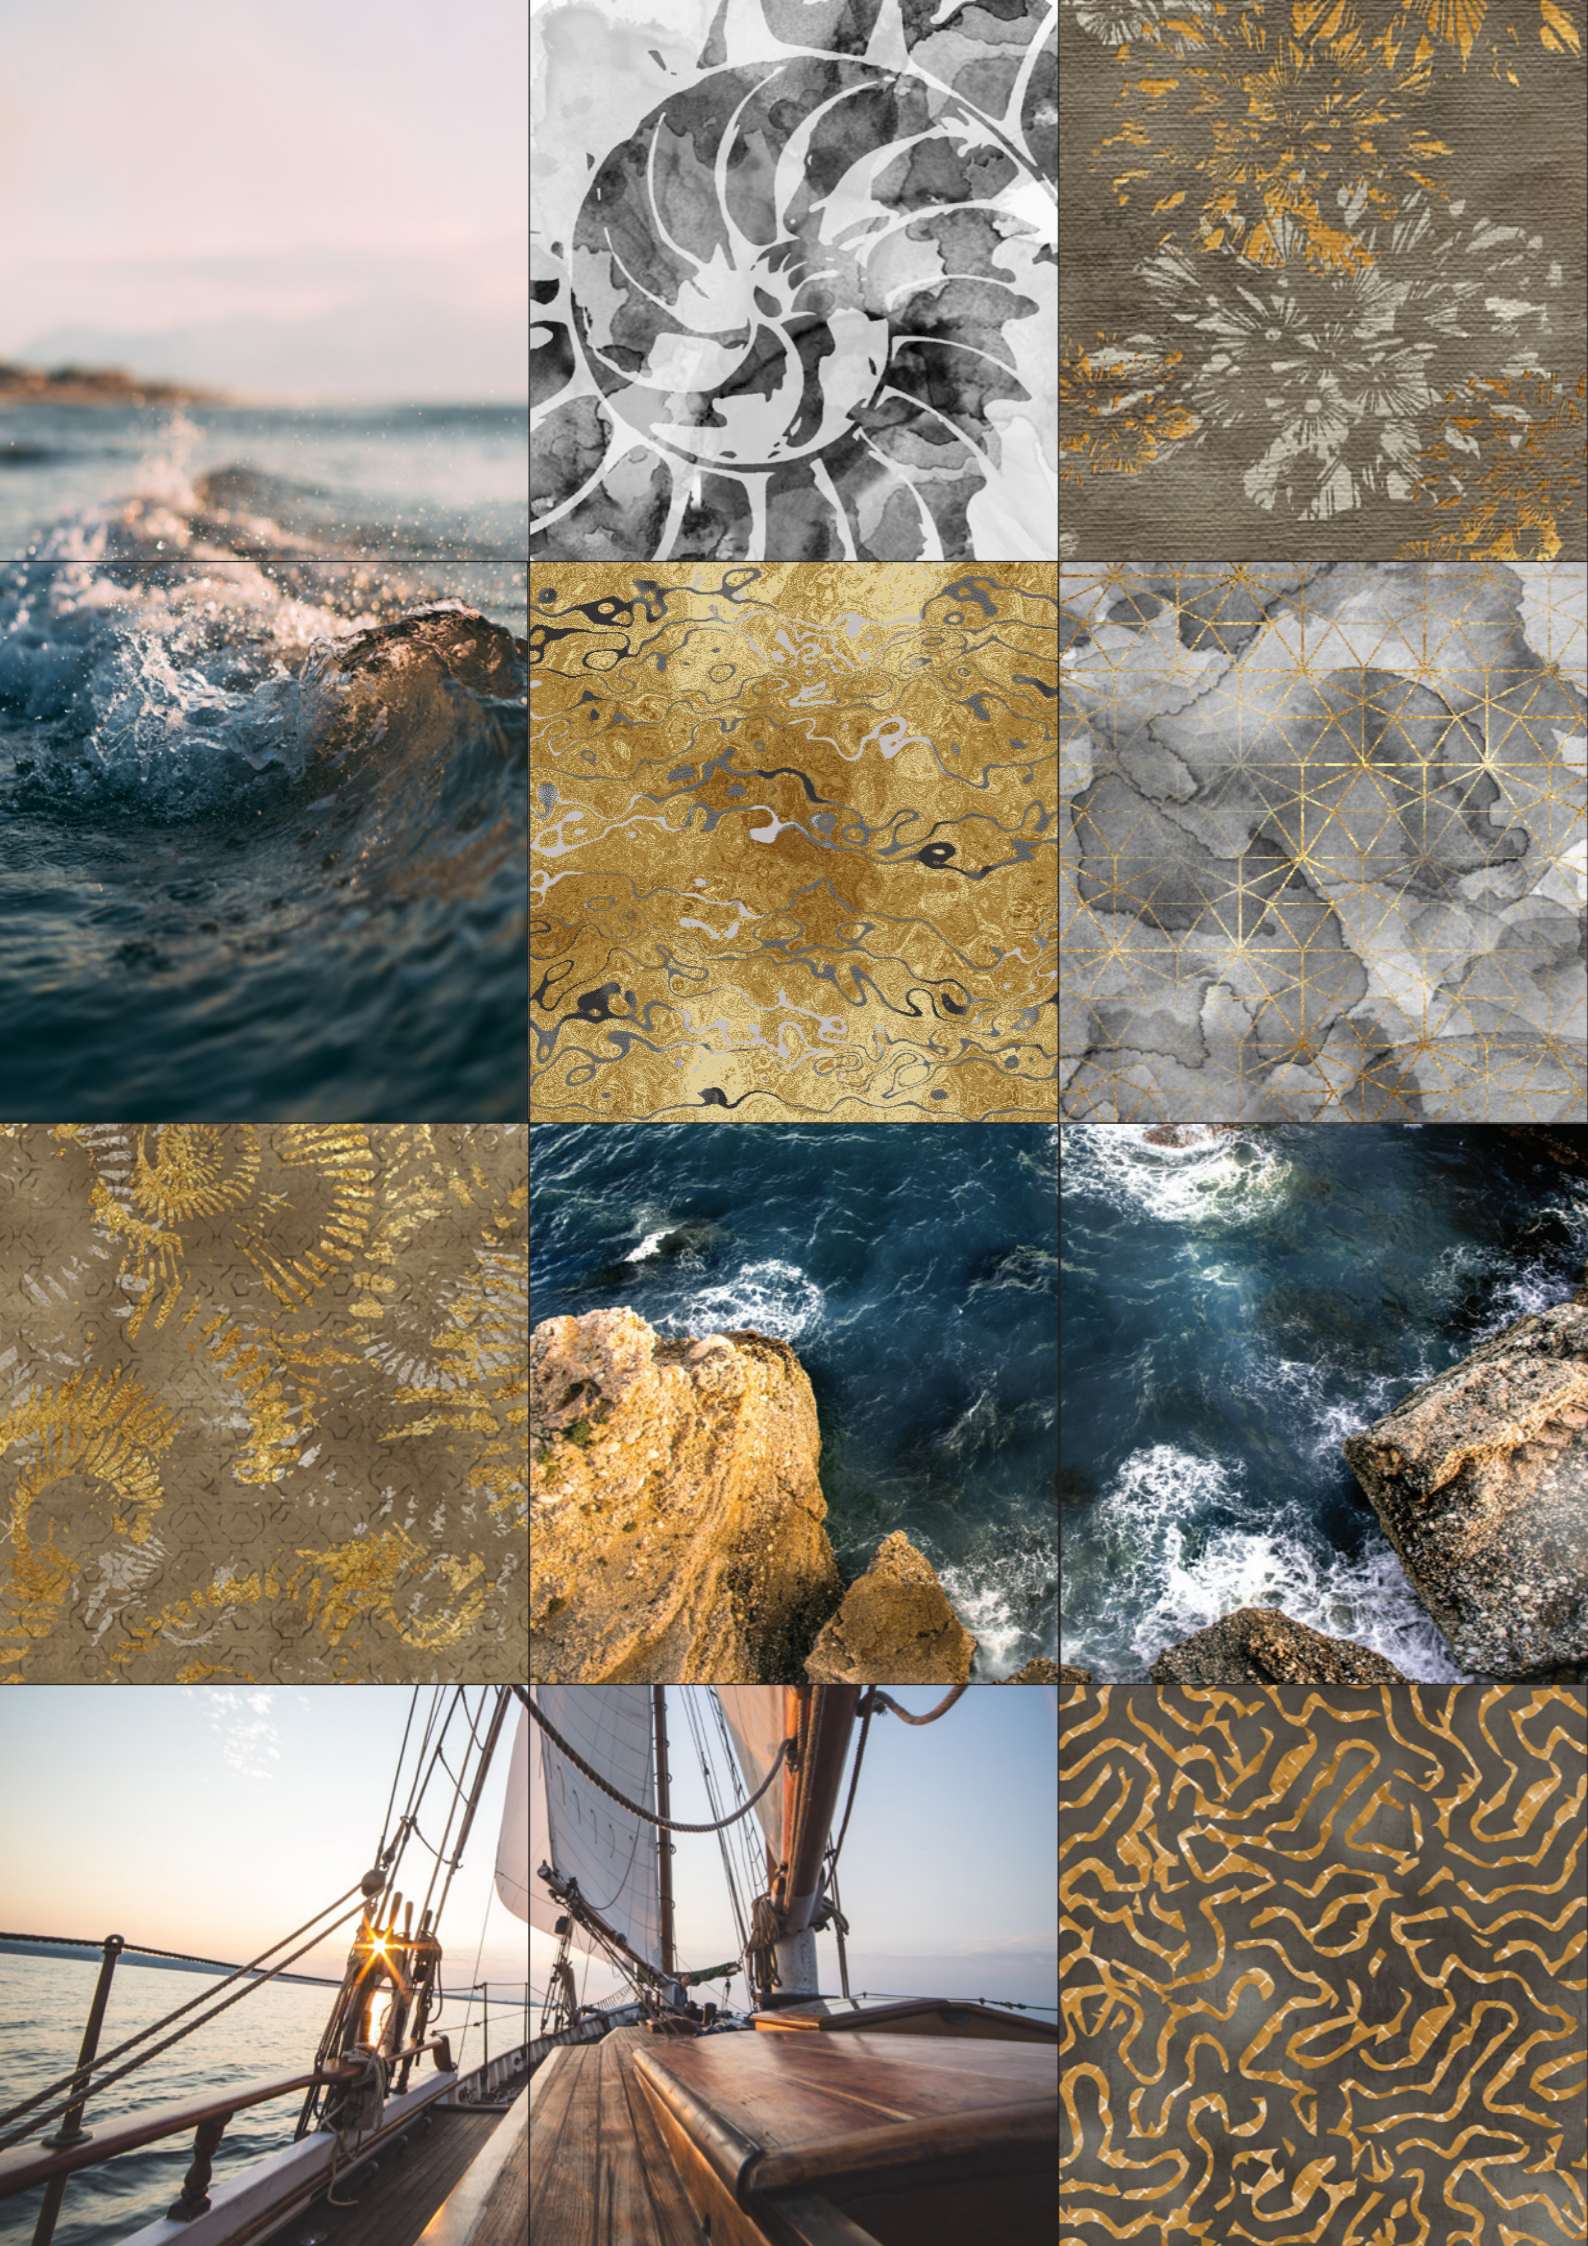

RADICI
marine

SEA DREAMS are made of this, Who am I to disagree?
I travel the world and the seven seas, everybody's
looking for something.

We could say that everybody is looking for design,
colour, style and inspiration but at the end we're always trying
to make our dreams come true.

Our challenge is to meet your wishes creating new concepts
that could inspire you for the next project, taking advantage of
all our technologies as Tufting, Wilton, Axminster and Handtuft.

Sea dreams offers more than 50 different proposals,
a perfect mix of pattern and colours that has been created
to bring a contemporary elegance to any spaces even if we
know that the best concept has not been realized since it will
be developed for your next Dream ...

*prepare to be
amazed...*